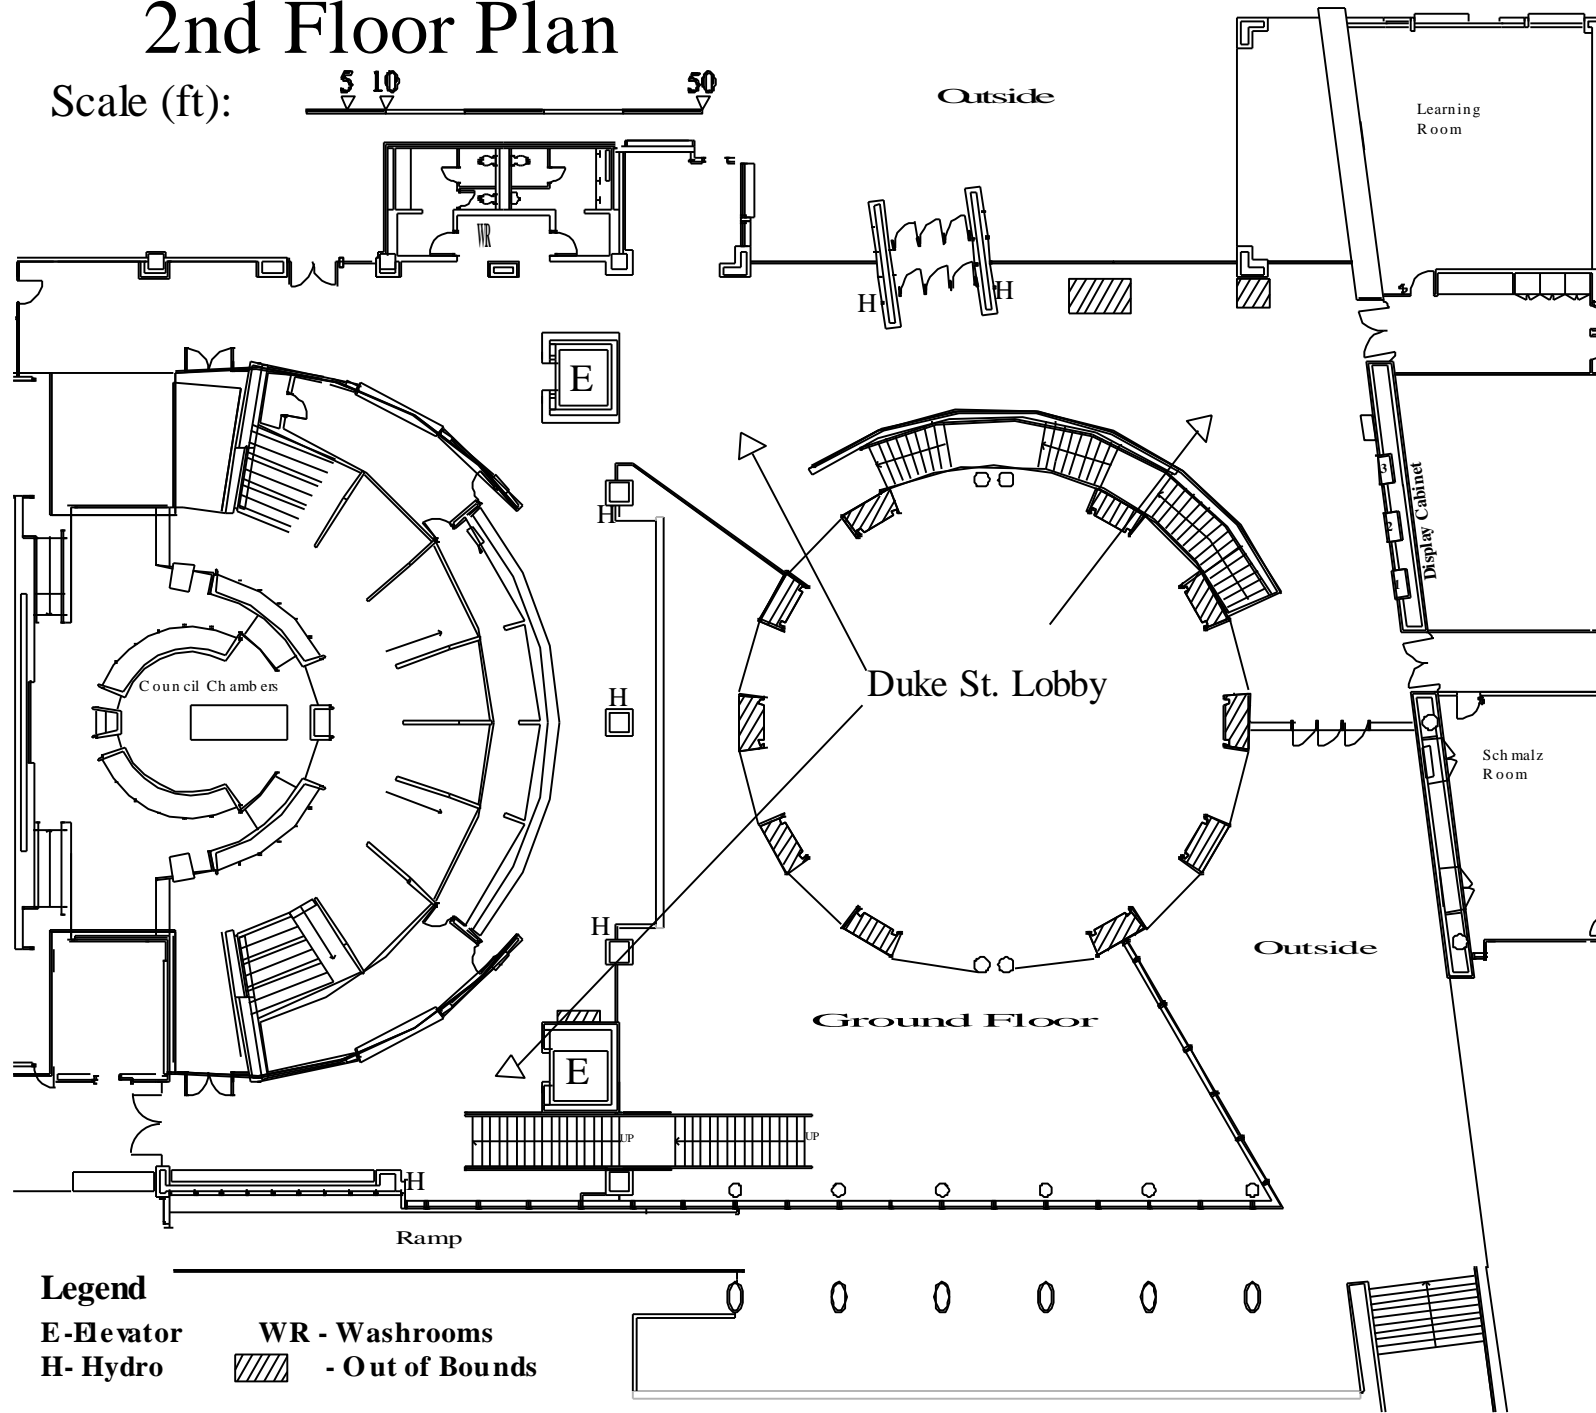

2nd Floor Plan

Scale (ft): 

Legend

E - Elevator
H - Hydro

WR - Washrooms
- Out of Bounds